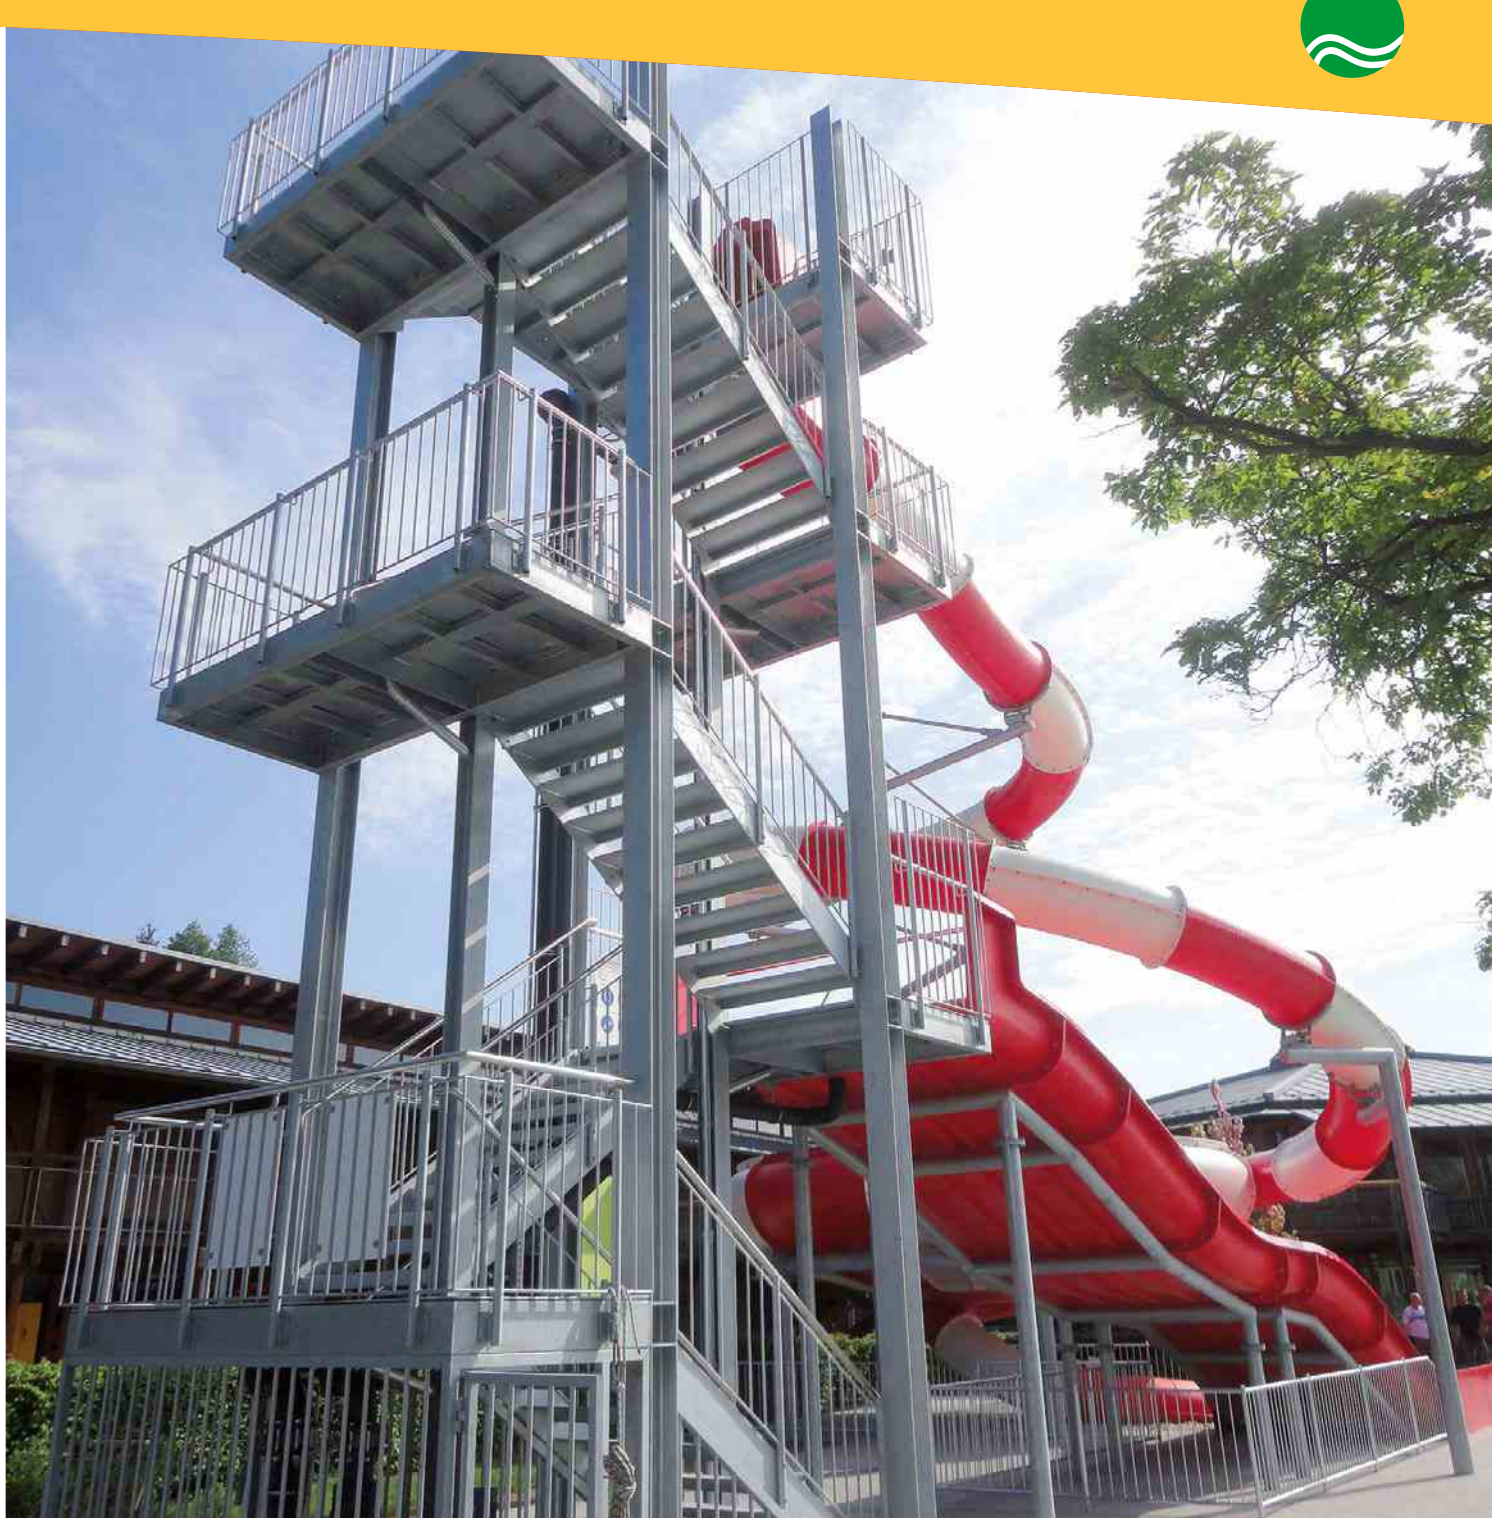

STAIRS

This Way Up

An important component of any water slide are the stairs. Comfort and the use of quality materials are important characteristics that directly impact the user's impression and the lifespan of the facility.

Our selection of stairs include spiral staircases, straight stairs and completely ready to use slide towers. Our expertise and experience work together to produce high quality staircase elements.

Whether a simple spiral staircase or a ready to use slide tower, we are the right contact for a safe way up