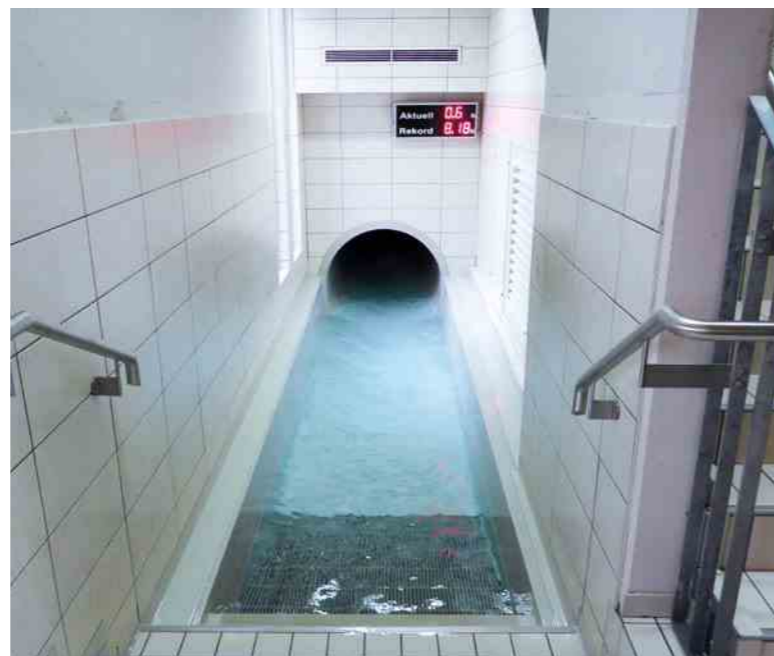

RUN-OUTS

... Systematic and Secure

Our run-out systems have been designed and developed to meet a wide variety of requirements. We offer the right run-out system for all types of water slides, guaranteeing compliance with all norms and meeting the highest safety standards. The run-out can flow into an existing pool or be installed as a stand-alone landing pool.

Maximum safety combined with the highest level of comfort, impeccable product quality and attractive design are what we require of our run-out systems. If you do not find what you're looking for among our standard models, we are happy to develop a personalized run-out system to meet your special needs and requirements.

Each of our water slide models has a recommended run-out system, which is noted in the product descriptions.

We offer expertise and years of experience to support you in planning your leisure facility