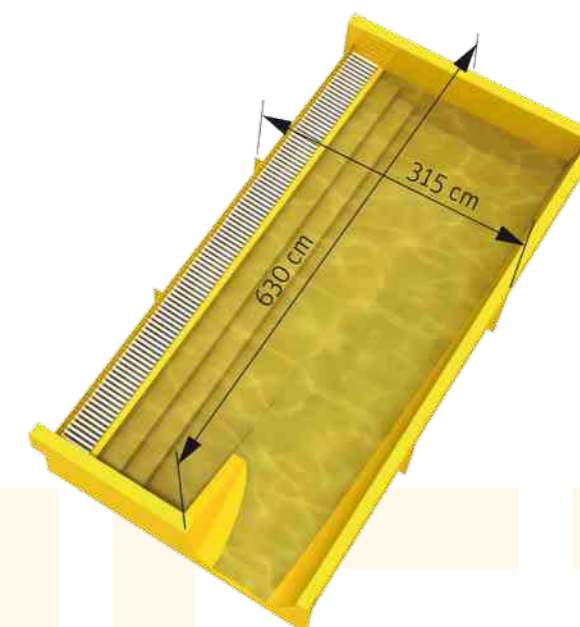

2 SOFA

The Comfortable Option

The Sofa run-out offers maximum safety with the highest possible level of comfort. This run-out can be installed in-ground or above ground. Guests use the integrated stairs to exit the pool.