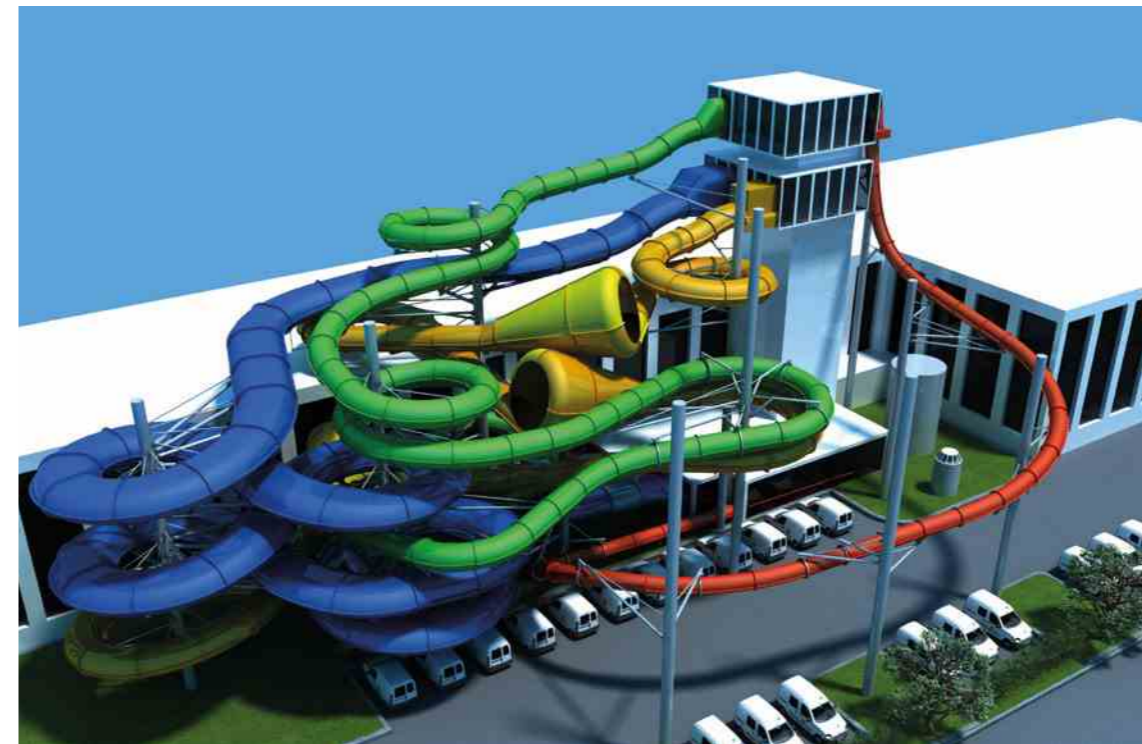

What we can do for you

Are you interested in installing a new water slide?

Whether you are a first-time user or an experienced expert, if you are looking for a simple children's slide or planning a complete waterpark - we are here to guide you through the process. We know the market, recognize the latest trends and have the necessary expertise and experience to make your project a success.

Since the very beginning of our company, our goal has been to pass on our own joy and enthusiasm for water slides to our clients and their waterpark guests

system klarer

Concept and Planning

Give us a call. We are here to help you!

Share your vision with us. We use your basic planning documents to create a three-dimensional drawing of your idea and can provide either a general estimate or more detailed offer. Thanks to modern CAD technology, you have a realistic idea of how the new water slide will look and fit into your leisure park from the earliest stages of the planning process.

We are also happy to visit you on-site to discuss your plans. Just contact us to set up an appointment. We not only build water slides, we provide you with complete service from beginning to end, including thorough product explanation and concept development with careful planning and cost control. (See page six for an example of a client concept with three possible expansion stages.)