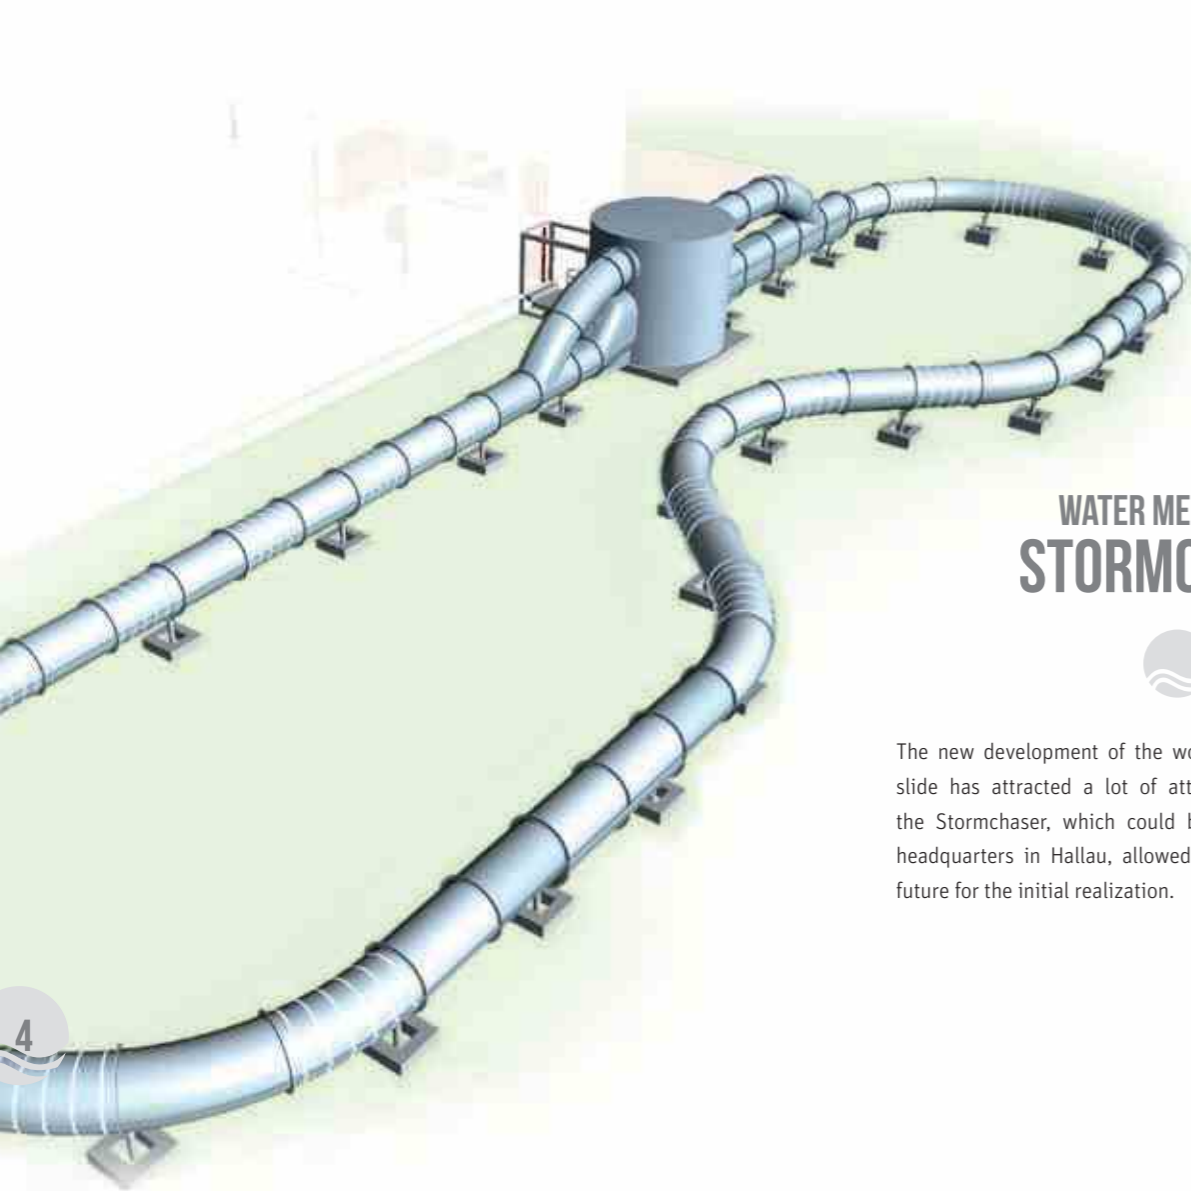

WATER MEETS WIND STORMCHASER

The new development of the world's first wind-powered water slide has attracted a lot of attention. Even the prototype of the Stormchaser, which could be admired and tested at our headquarters in Hallau, allowed reason to expect a promising future for the initial realization.

4