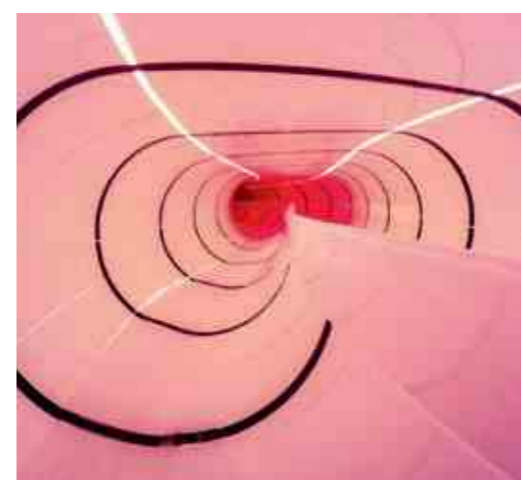

8

9

RACE SLIDING MAGIC TWICE

The Alpamare in Pfäffikon (SZ) on beautiful Lake Zurich is the best-known water park in Switzerland and now boasts another spectacular attraction. The Jungle Run is the longest double slide in Europe, with an overall length of 440 meters divided over two lanes. The Magic Twice is the classic racing slide from Klarer. Who will win the race and cross the finish line with the best time? Time measurement and special effects for the sensation of acceleration make competition seem even more exciting!