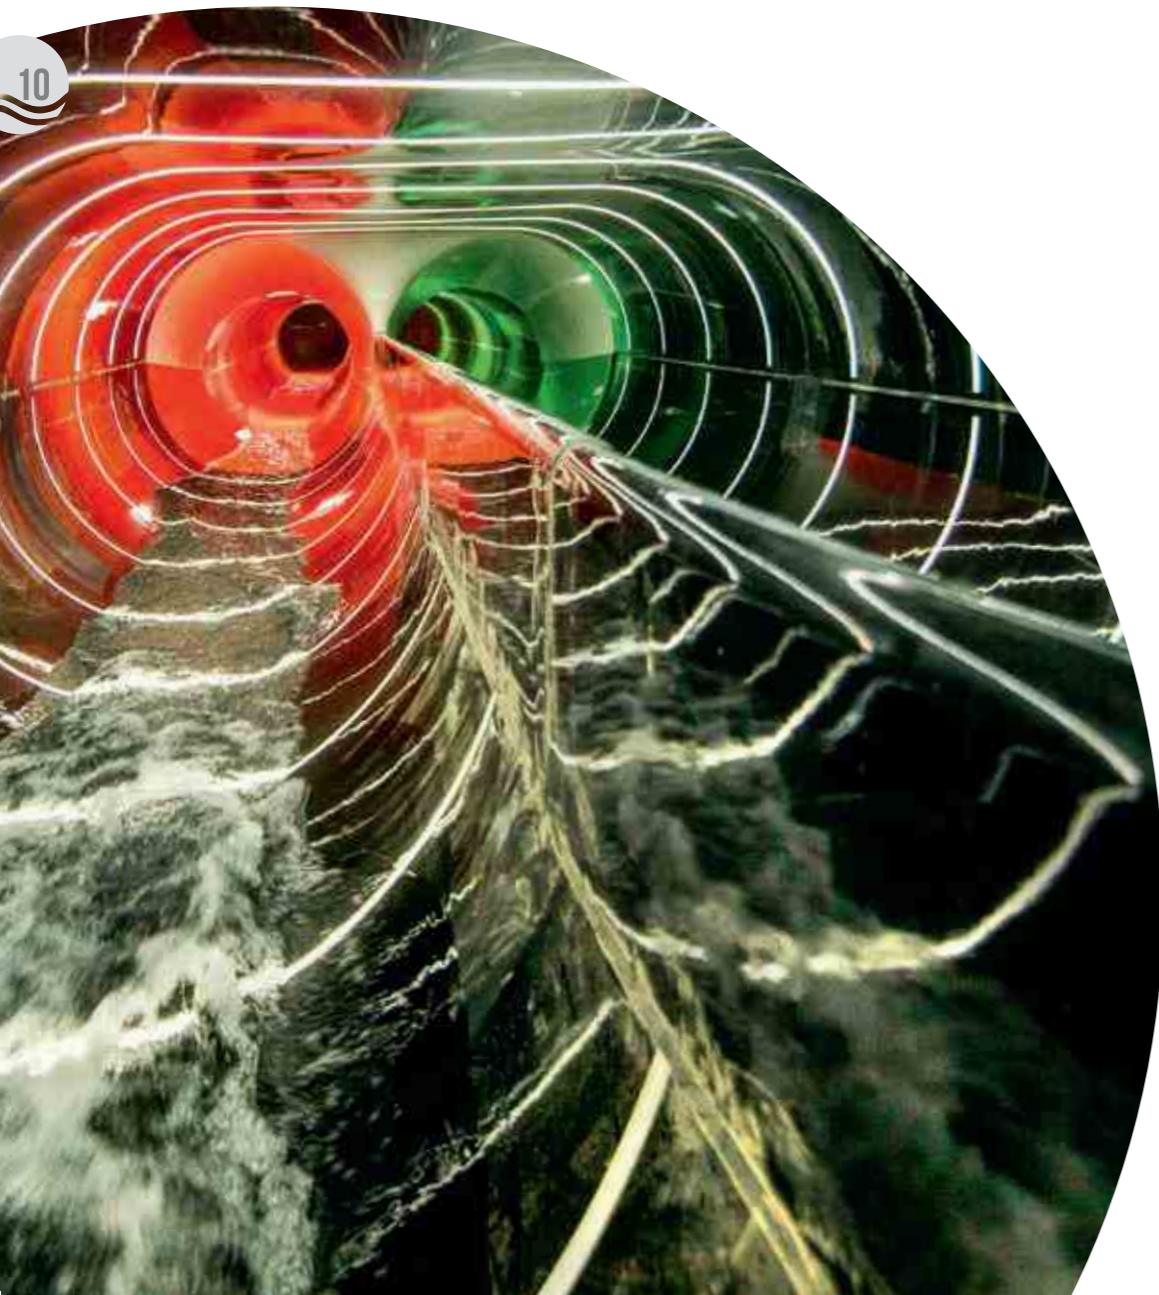

8

9

RACE SLIDING MAGIC TWICE

The Alpamare in Pfäffikon (SZ) on beautiful Lake Zurich is the best-known water park in Switzerland and now boasts another spectacular attraction. The Jungle Run is the longest double slide in Europe, with an overall length of 440 meters divided over two lanes. The Magic Twice is the classic racing slide from Klarer. Who will win the race and cross the finish line with the best time? Time measurement and special effects for the sensation of acceleration make competition seem even more exciting!