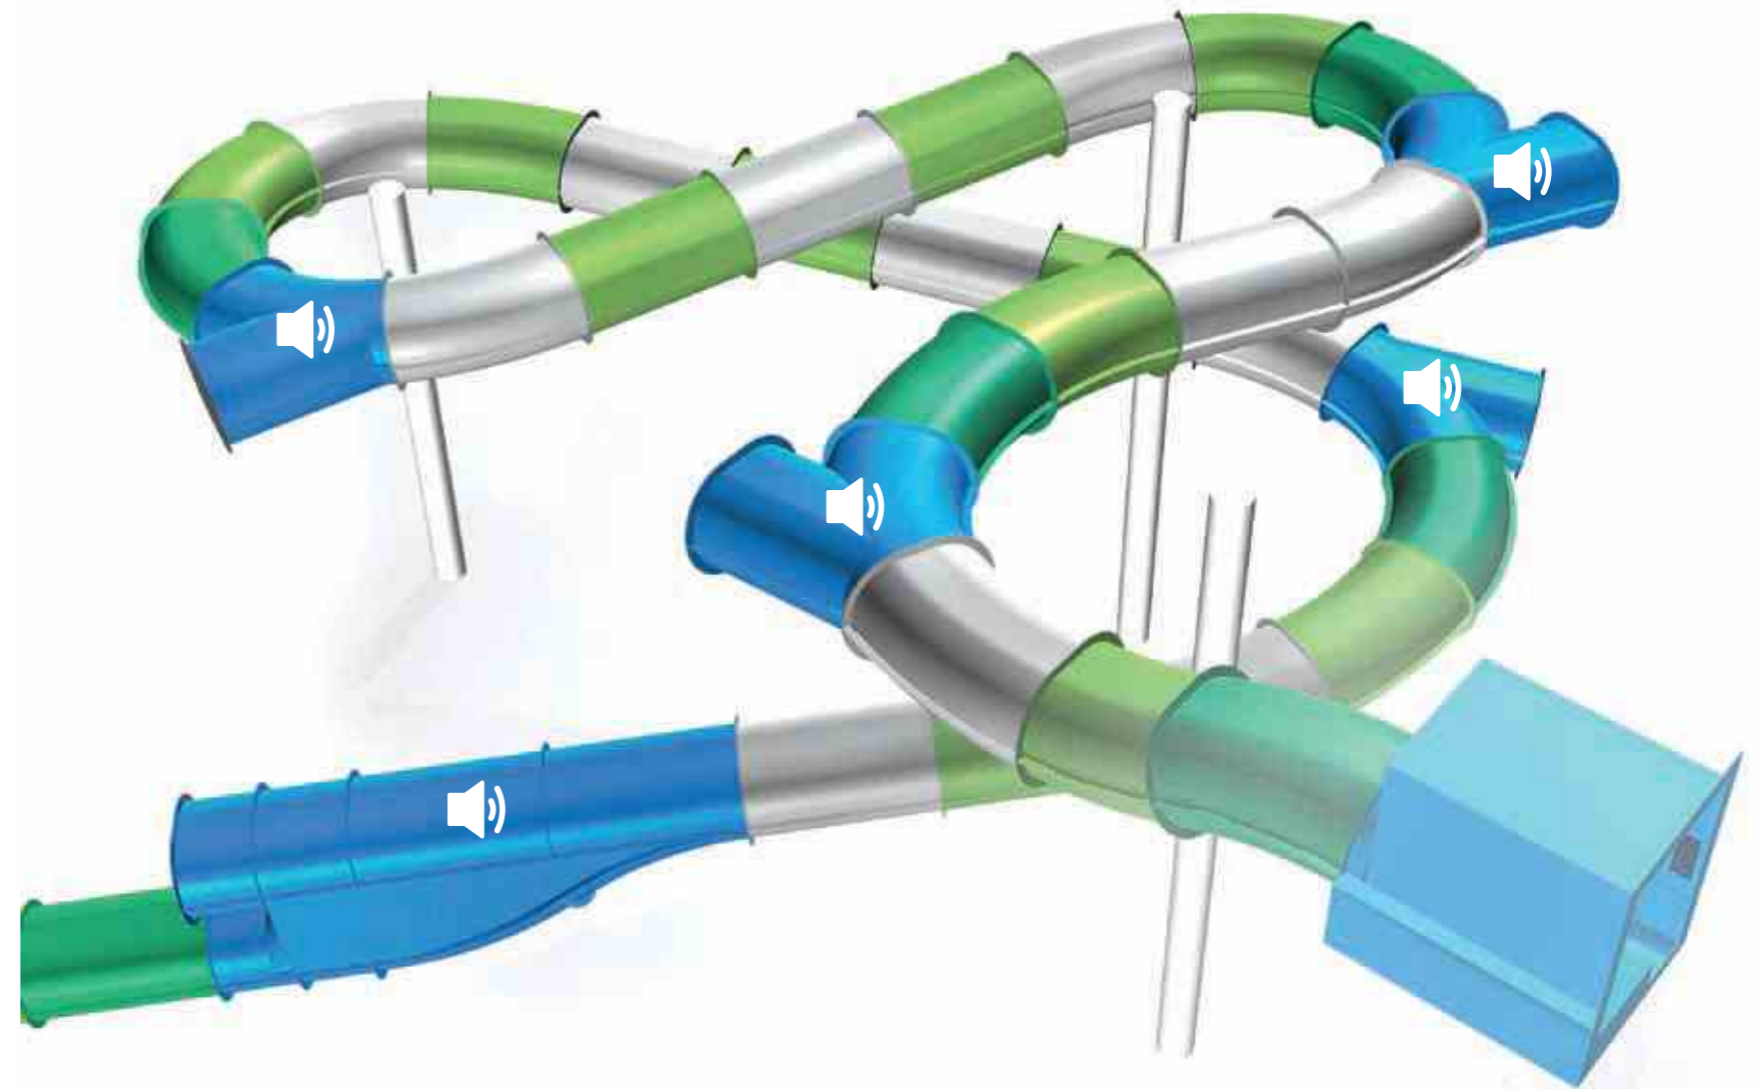

The fun of sliding together is not encouraged more on any water slide than on the Racer Slide. Three adjacent lanes provide the greatest possible safety and a capacity which also means there will be no long waiting times on very busy days. The Racer Slide can be offered in open or closed version as well as in all conceivable alignments. The sliding experience can be arranged in an even more impressive fashion by additional features such as time measurement, impressive effects as well as elaborate themes.

8

9

RACE SLIDING MAGIC TWICE

The Alpamare in Pfäffikon (SZ) on beautiful Lake Zurich is the best-known water park in Switzerland and now boasts another spectacular attraction. The Jungle Run is the longest double slide in Europe, with an overall length of 440 meters divided over two lanes. The Magic Twice is the classic racing slide from Klarer. Who will win the race and cross the finish line with the best time? Time measurement and special effects for the sensation of acceleration make competition seem even more exciting!

Fake Slide elements provide the guest with an optical illusion that feigns the straight run of the slide, although the actual alignment runs as a curve.

The Infinity-Jump is provided with a built-in jump that feigns the continuation of the tube slide under the same gradient. Both attractions offer a variety of different configurations for an individual slide.