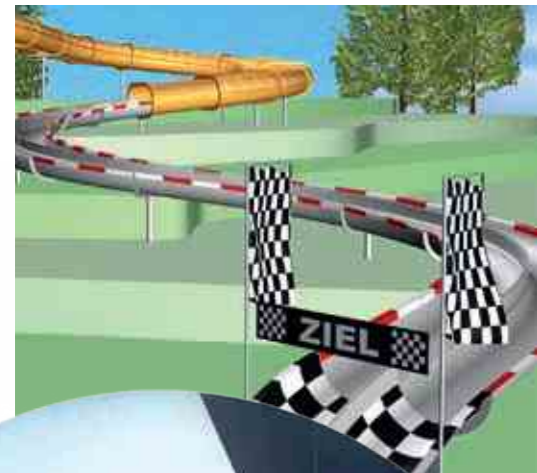

TO INFINITY... AND BEYOND! INFINITY JUMP

The Infinity Jump is an additional attraction for tube slides which is equipped with a built-in jump, i. e. a section with a steep slope. The user is led to believe that the tube slide continues on the same slope. The optical illusion is added to the upper edge of the element and displays a straight progression of the tube slide. However, the actual route runs underneath the optical illusion and thereby creates an unexpected surprise effect.

NOTHING'S AS IT SEEMS FAKE SLIDE

The Fake Slide is a slide component which convinces the bather that the slide is going straight forward when it is actually moving in a curve. The Fake Slide is used like a normal curve component while a Perspex pane reveals the slide's straight path. Alongside the effect of the optical illusion, various additional effects can be built into the fake component.

NEW DEVELOPMENTS MAGIC TWICE

Magic Twice is the latest racer from the house of Klarer. We have developed Magic Twice in order to meet the desire for a two-lane race slide. As the only race slide on the market, Magic Twice enables direct eye contact with the opponent. The partition between the two lanes is transparent, making safe and at the same time thrilling contests possible.

Face-to-face on Magic Twice – coming soon to the leisure centre Hains in Freital.

14

NEW DEVELOPMENTS STORMCHASER

Another new development is the Stormchaser. The first wind slide in the world can be used as a tire and mat slide. Streams of air with airspeeds of up to 80 km/h are produced at different points in the tube slide via axial fans. The Stormchaser is designed in such a way that the bather is driven forward purely by wind power and independently from the slope.