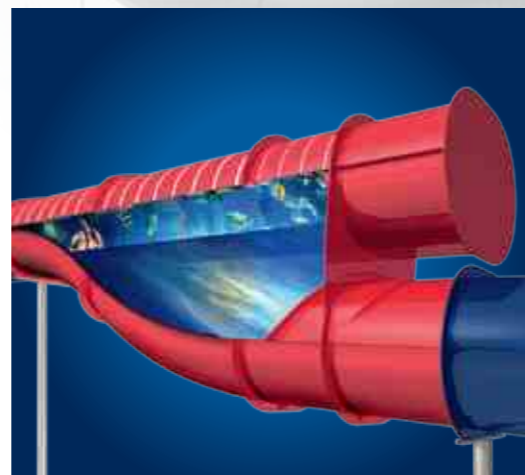

What has long been known in amusement parks as the Dark Ride has for the first time been turned into a water slide with the Thunderbird in H₂O in Herford. On the Thunderbird, thrill-seekers can embark on a turbulent journey by air and under water. The travel route is decided at the starting point: with Space, Blizzard and Deep Sea, there are three scenarios to choose from, all guaranteeing a slide adventure never seen before. This is made possible by a high-tech tube slide equipped with LED video technology which is unmatched across the world. The Infinity Jump ensures a special thrill which keeps the bathers in suspense via an optical illusion. Spectacular sound effects, breath-taking video sequences and gripping adventures await fearless bathers in the Thunderbird.

TO INFINITY... AND BEYOND! INFINITY JUMP

The Infinity Jump is an additional attraction for tube slides which is equipped with a built-in jump, i. e. a section with a steep slope. The user is led to believe that the tube slide continues on the same slope. The optical illusion is added to the upper edge of the element and displays a straight progression of the tube slide. However, the actual route runs underneath the optical illusion and thereby creates an unexpected surprise effect.

NOTHING'S AS IT SEEMS FAKE SLIDE

The Fake Slide is a slide component which convinces the bather that the slide is going straight forward when it is actually moving in a curve. The Fake Slide is used like a normal curve component while a Perspex pane reveals the slide's straight path. Alongside the effect of the optical illusion, various additional effects can be built into the fake component.