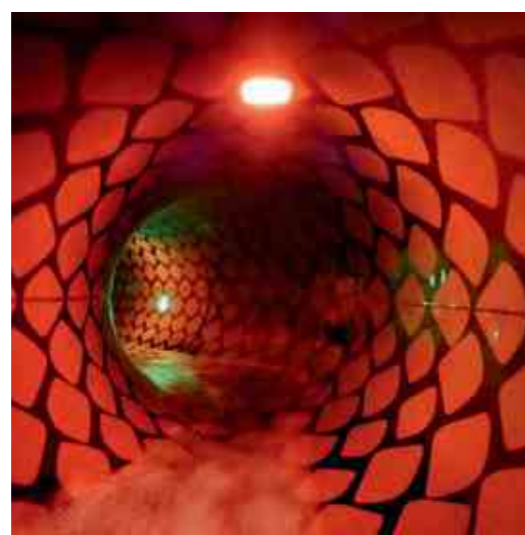

GREEN VIPER

Over a period of several weeks, the community of slide fans was able to discuss, vote on and finally co-decide the variety of features.

Now it is ready, the new high-tech slide with its many special effects was opened in Europabad in Karlsruhe. With venom-green eyes, a wide open mouth and a distinct soundtrack, the Green Viper awaits its fearless visitors. Thrilling light effects, an impressive cone with its snake's head and waterfall, the unique Europabad jump with PhotoPoint, sensational sound effects and interactive elements make the Green Viper a special kind of slide adventure.