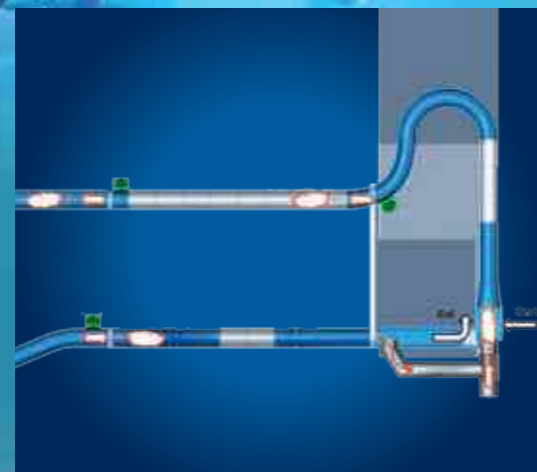

NEW DEVELOPMENTS STORMCHASER

Another new development is the Stormchaser. The first wind slide in the world can be used as a tire and mat slide. Streams of air with airspeeds of up to 80 km/h are produced at different points in the tube slide via axial fans. The Stormchaser is designed in such a way that the bather is driven forward purely by wind power and independently from the slope.

Be a Stormchaser – coming soon to Klarer!