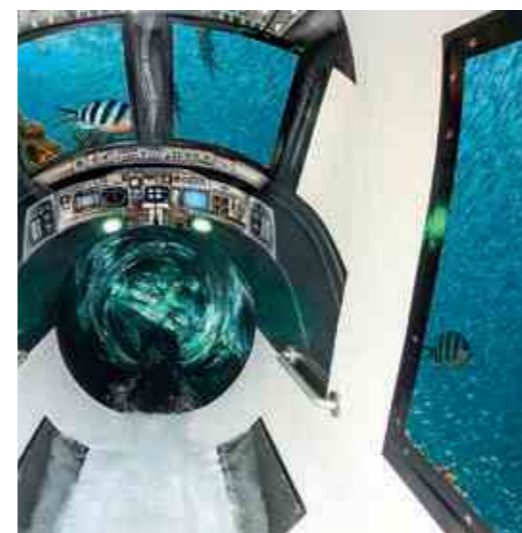

GREEN VIPER

Over a period of several weeks, the community of slide fans was able to discuss, vote on and finally co-decide the variety of features.

Now it is ready, the new high-tech slide with its many special effects was opened in Europabad in Karlsruhe. With venom-green eyes, a wide open mouth and a distinct soundtrack, the Green Viper awaits its fearless visitors. Thrilling light effects, an impressive cone with its snake's head and waterfall, the unique Europabad jump with PhotoPoint, sensational sound effects and interactive elements make the Green Viper a special kind of slide adventure.

What has long been known in amusement parks as the Dark Ride has for the first time been turned into a water slide with the Thunderbird in H₂O in Herford. On the Thunderbird, thrill-seekers can embark on a turbulent journey by air and under water. The travel route is decided at the starting point: with Space, Blizzard and Deep Sea, there are three scenarios to choose from, all guaranteeing a slide adventure never seen before. This is made possible by a high-tech tube slide equipped with LED video technology which is unmatched across the world. The Infinity Jump ensures a special thrill which keeps the bathers in suspense via an optical illusion. Spectacular sound effects, breath-taking video sequences and gripping adventures await fearless bathers in the Thunderbird.

TO INFINITY... AND BEYOND! INFINITY JUMP

The Infinity Jump is an additional attraction for tube slides which is equipped with a built-in jump, i. e. a section with a steep slope. The user is led to believe that the tube slide continues on the same slope. The optical illusion is added to the upper edge of the element and displays a straight progression of the tube slide. However, the actual route runs underneath the optical illusion and thereby creates an unexpected surprise effect.